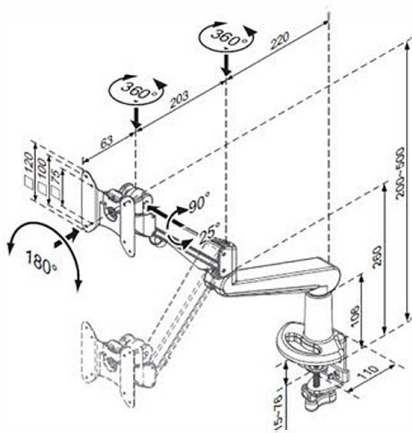

MOTUS

MOTUS

Smooth fluid movement
to adjust to the perfect height.

FEATURES

Arm height adjustment range: 7" - 19.5" (12.5" total)

Monitor(s) extension: 22.5"

Monitor(s) retraction: 3.5"

Available in 1 arm or 2 arms

Monitor tilts +25°/-90°

Monitor rotation +90°/-90°

Weight capacity: 6.5 - 17.6 lbs per arm

180° lockout feature

Quick release

Includes both Desk Clamp and Grommet Mount

Benching system mount(s) available.

Product Code

INMA1

Monitor Quick Release

Effortless Adjustment

Cable Management